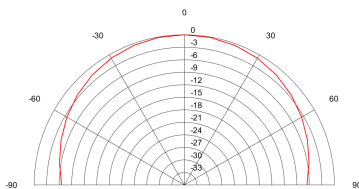

Frequency Response

Polar Pattern

100Hz

250Hz

500Hz

1000Hz

2000Hz

4000Hz