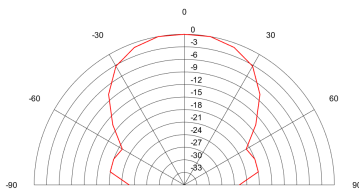

Frequency Response

Polar Pattern

100Hz

250Hz

500Hz

1000Hz

2000Hz

4000Hz

10000Hz

16000Hz

20000Hz