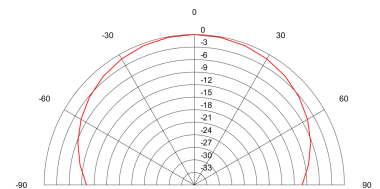

Frequency Response

Polar Pattern

100Hz

250Hz

500Hz

1000Hz

2000Hz

4000Hz