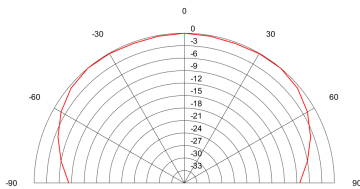

Frequency Response

Polar Pattern

100Hz

250Hz

500Hz

1000Hz

2000Hz

4000Hz