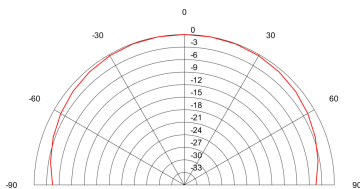

Polar Pattern

100Hz

250Hz