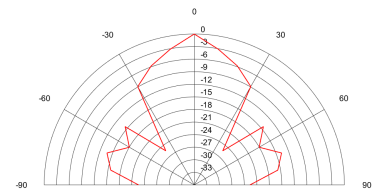

Frequency Response

Polar Pattern

100Hz

250Hz

500Hz

1000Hz

2000Hz

4000Hz

10000Hz

16000Hz

20000Hz