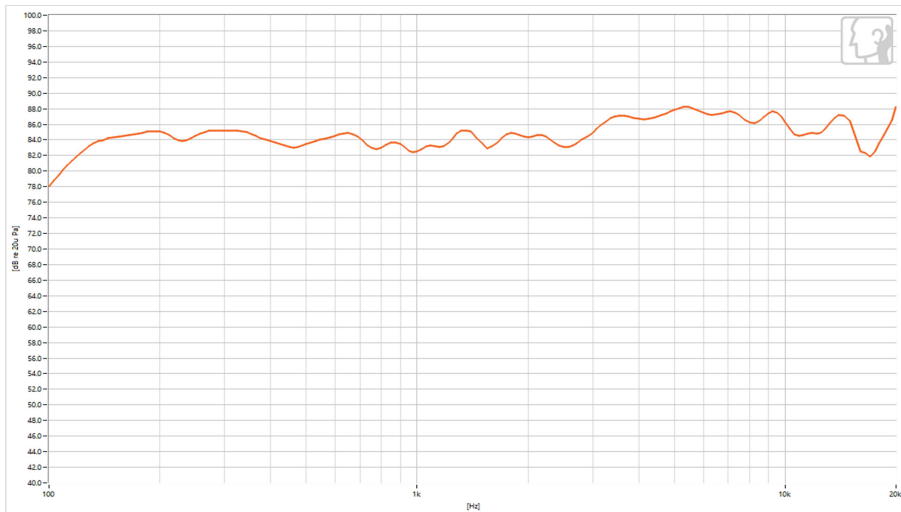

Frequency Response