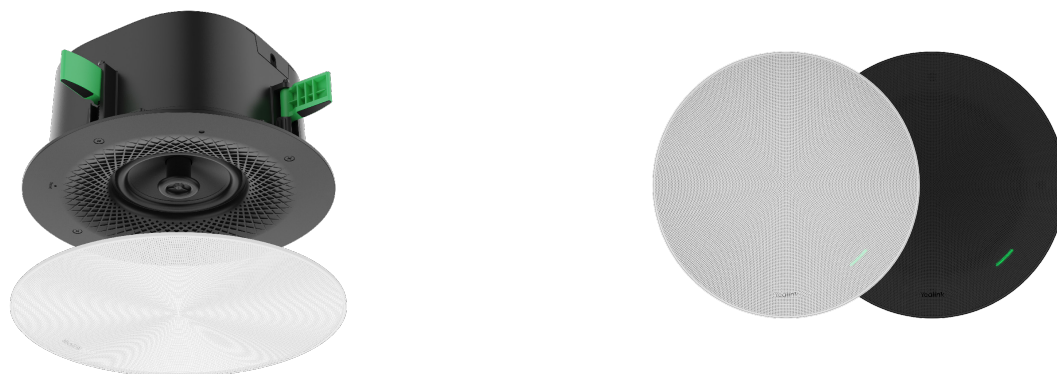

2-Way Coaxial Networked Ceiling Loudspeaker for Exceptional Sound Quality

The Yealink SkySound CS10, a low-profile 2-way coaxial network speaker, excels in video conferencing with its exceptional audio performance. Designed specifically for the modern meeting environment, the CS10 blends high-quality audio with an elegant, minimalist design, making it a perfect match for contemporary conference rooms.

Versatile and engineered for ease of use, the CS10 is a PoE-enabled speaker that can optionally be deployed with various supplementary components, simplifying installation across diverse ceiling types. Its covert design, establishes the CS10 as more than just a speaker – it is an essential addition to your meeting space, enhancing both visual and auditory experiences.

The CS10 is not just a functional device for your conference room; it's a statement of elegance and technological prowess, representing the ideal audio solution for your professional needs.

Key Features

Versatile Deployment:

Offers diverse indoor installation solutions, compatible with various ceiling types and grid systems, ensuring easy adaptation to any interior design.

Sophisticated Design:

Features a detachable, paintable magnetic grille in black and white, adding to its sleek, low-profile (120mm) look that complements any modern interior.