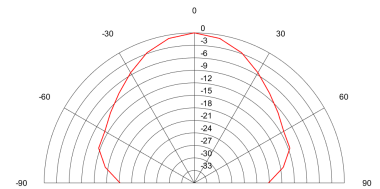

Frequency Response

Polar Pattern

100Hz

250Hz

500Hz

1000Hz

2000Hz

4000Hz