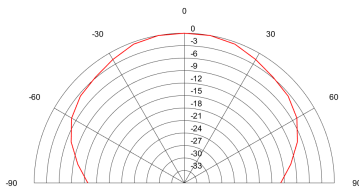

Frequency Response

Polar Pattern

100Hz

250Hz

500Hz

1000Hz

2000Hz

4000Hz