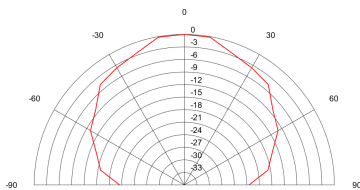

Frequency Response

Polar Pattern

100Hz

250Hz

500Hz

1000Hz

2000Hz

4000Hz

10000Hz

16000Hz

20000Hz